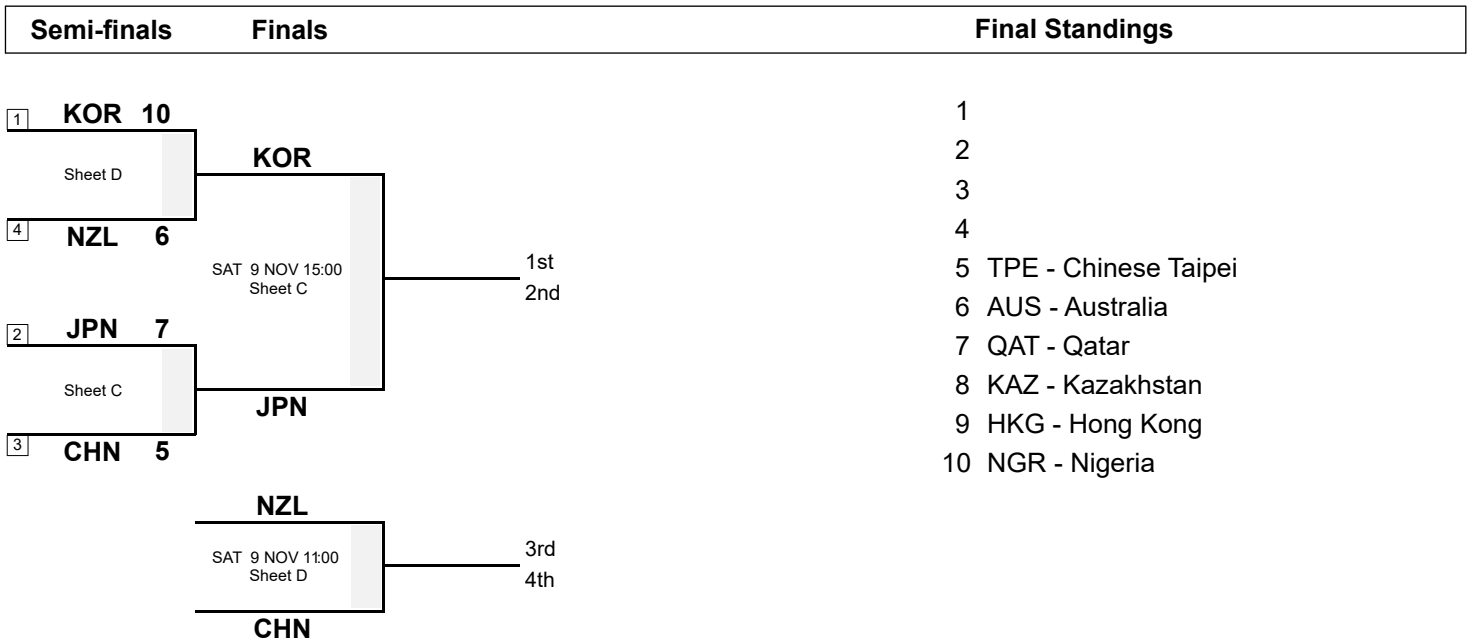

Session Results and Standings

Sheet	Game	Team	LSFE	1	2	3	4	5	6	7	8	9	10	Extra Ends	Total
C	10	JPN - Japan	*	1	0	2	2	0	0	0	1	0	1		7
	10	CHN - China		0	2	0	0	1	0	0	0	2	0		5

Play-offs Bracket

Legend:
LSFE(*) Last Stone First End